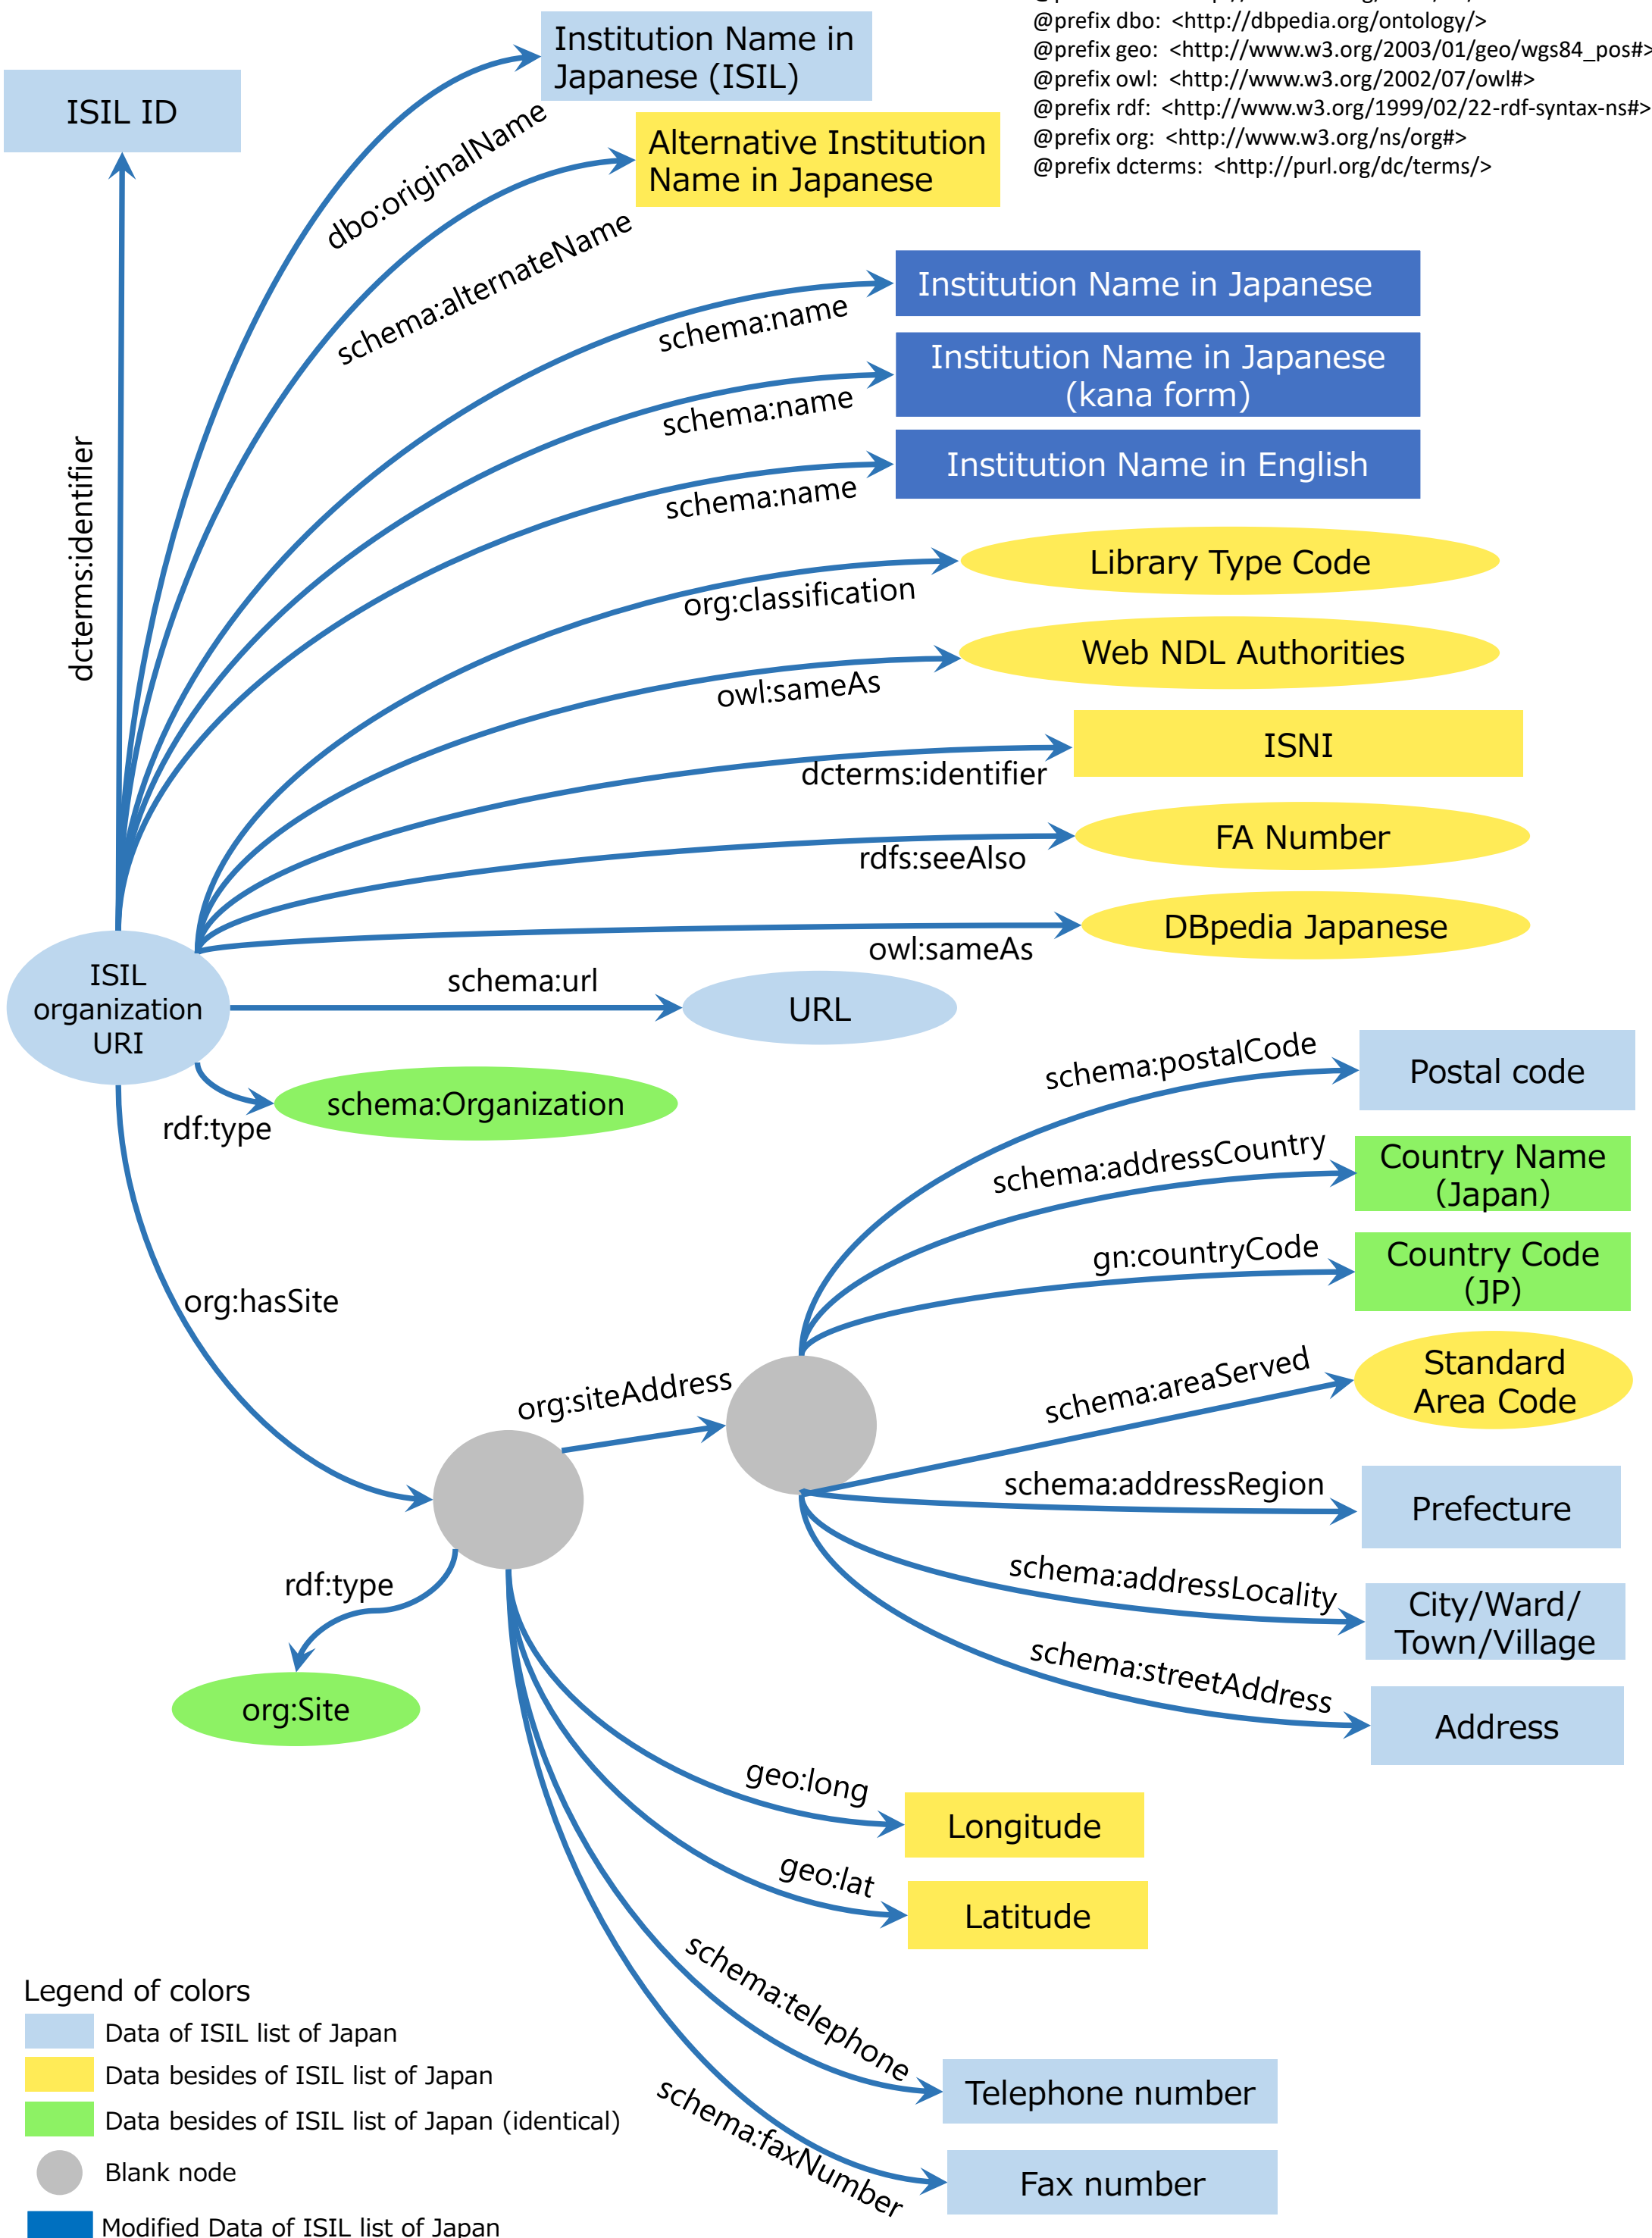

ISIL LOD data model 1.2 Beta 2022-11-07

@prefix gn: <http://www.geonames.org/ontology#>
 @prefix schema: <http://schema.org/>
 @prefix rdfs: <http://www.w3.org/2000/01/rdf-schema#>
 @prefix dbo: <http://dbpedia.org/ontology/>
 @prefix geo: <http://www.w3.org/2003/01/geo/wgs84_pos#>
 @prefix owl: <http://www.w3.org/2002/07/owl#>
 @prefix rdf: <http://www.w3.org/1999/02/22-rdf-syntax-ns#>
 @prefix org: <http://www.w3.org/ns/org#>
 @prefix dcterms: <http://purl.org/dc/terms/>

Legend of colors

- Data of ISIL list of Japan
- Data besides of ISIL list of Japan
- Data besides of ISIL list of Japan (identical)
- Blank node
- Modified Data of ISIL list of Japan